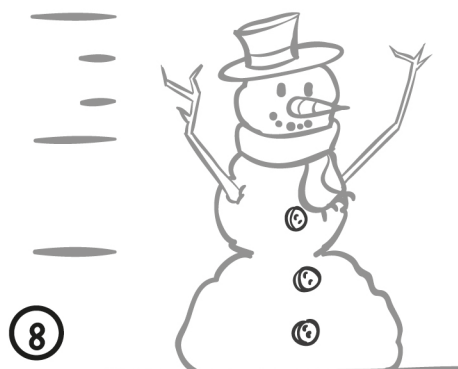

How to draw a snowman Un bonhomme de neige

with  Pit & Tj9

① Place your markers

② Draw three circles to serve as a guide...

③ ... or draw them directly with irregularity

④ Place her scarf around the neck

⑤ Draw a hat on the head

⑥ Make him a face: the eyes, mouth and nose (carrot)

⑦ Draw 2 branches for the arms

⑧ Make him three buttons on the body

⑨ Add details for improve your drawing!

Change some shapes to make your own snowman!!