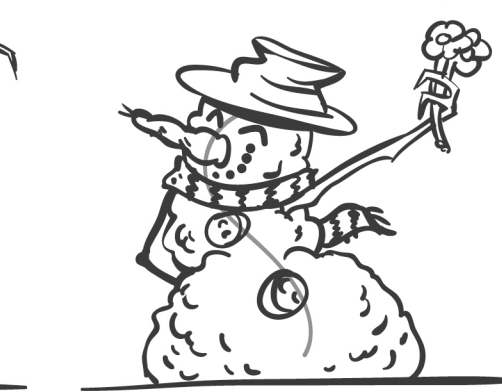

How to draw a snowman Un bonhomme de neige

with  Pit & Tj9

① Place your markers

② Draw three circles to serve as a guide...

③ ... or draw them directly with irregularity

④ Place her scarf around the neck

⑤ Draw a hat on the head

⑥ Make him a face: the eyes, mouth and nose (carrot)

⑦ Draw 2 branches for the arms

⑧ Make him three buttons on the body

⑨ Add details for improve your drawing!

Change some shapes to make your own snowman!!