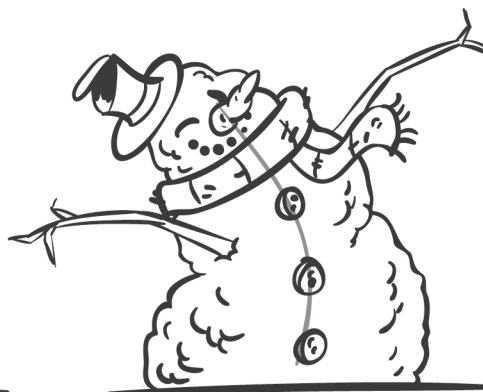

How to draw a snowman Un bonhomme de neige

with  Pit & Tj9

① Place your markers

② Draw three circles to serve as a guide...

③ ... or draw them directly with irregularity

④ Place her scarf around the neck

⑤ Draw a hat on the head

⑥ Make him a face: the eyes, mouth and nose (carrot)

⑦ Draw 2 branches for the arms

⑧ Make him three buttons on the body

⑨ Add details for improve your drawing!

Change some shapes to make your own snowman!!