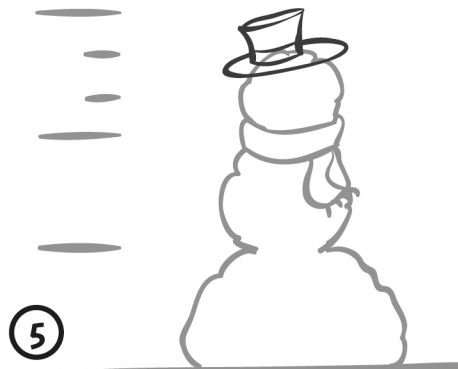

How to draw a snowman Un bonhomme de neige

with  Pit & Tj9

① Place your markers

② Draw three circles to serve as a guide...

③ ... or draw them directly with irregularity

④ Place her scarf around the neck

⑤ Draw a hat on the head

⑥ Make him a face: the eyes, mouth and nose (carrot)

⑦ Draw 2 branches for the arms

⑧ Make him three buttons on the body

⑨ Add details for improve your drawing!

Change some shapes to make your own snowman!!