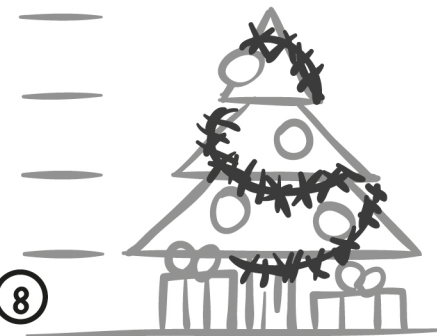

How to draw a christmas tree

Un sapin de noël (simple) with Pit & Tij

①

Place your markers

②

Draw a large triangle to help you

③

Then separate the in 3 parts

④

Draw his foot with a few lines

⑤

place a few balls

⑥

We can put gifts with squares and rectangles

⑦

Add ribbons to gifts

⑧

Place a garland (lines with lots of small lines)

⑨

Add a circle with lines for the star

Change some shapes to make your own christmas tree!!