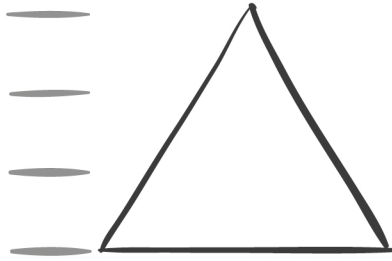

How to draw a christmas tree

Un sapin de noël (simple) with Pit & Tij

①

Place your markers

②

Draw a large triangle to help you

③

Then separate the in 3 parts

④

Draw his foot with a few lines

⑤

place a few balls

⑥

We can put gifts with squares and rectangles

⑦

Add ribbons to gifts

⑧

Place a garland (lines with lots of small lines)

⑨

Add a circle with lines for the star

Change some shapes to make your own christmas tree!!