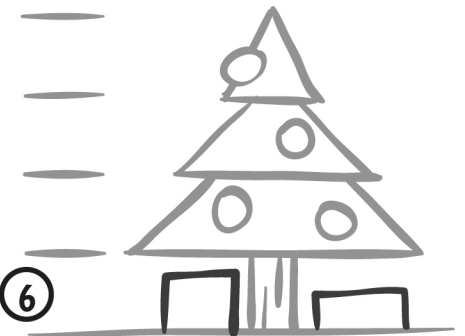

How to draw a christmas tree

Un sapin de noël (simple) with Pit & Tij

①

Place your markers

②

Draw a large triangle to help you

③

Then separate the in 3 parts

④

Draw his foot with a few lines

⑤

place a few balls

⑥

We can put gifts with squares and rectangles

⑦

Add ribbons to gifts

⑧

Place a garland (lines with lots of small lines)

⑨

Add a circle with lines for the star

Change some shapes to make your own christmas tree!!