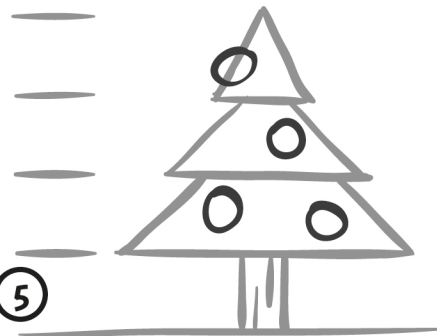

How to draw a christmas tree

Un sapin de noël (simple) with Pit & Tij

①

Place your markers

②

Draw a large triangle to help you

③

Then separate the in 3 parts

④

Draw his foot with a few lines

⑤

place a few balls

⑥

We can put gifts with squares and rectangles

⑦

Add ribbons to gifts

⑧

Place a garland (lines with lots of small lines)

⑨

Add a circle with lines for the star

Change some shapes to make your own christmas tree!!