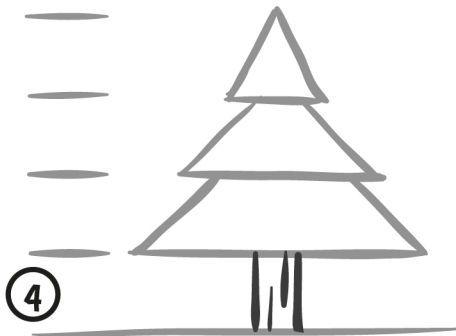

How to draw a christmas tree

Un sapin de noël (simple) with Pit & Tij

①

Place your markers

②

Draw a large triangle to help you

③

Then separate the in 3 parts

④

Draw his foot with a few lines

⑤

place a few balls

⑥

We can put gifts with squares and rectangles

⑦

Add ribbons to gifts

⑧

Place a garland (lines with lots of small lines)

⑨

Add a circle with lines for the star

Change some shapes to make your own christmas tree!!